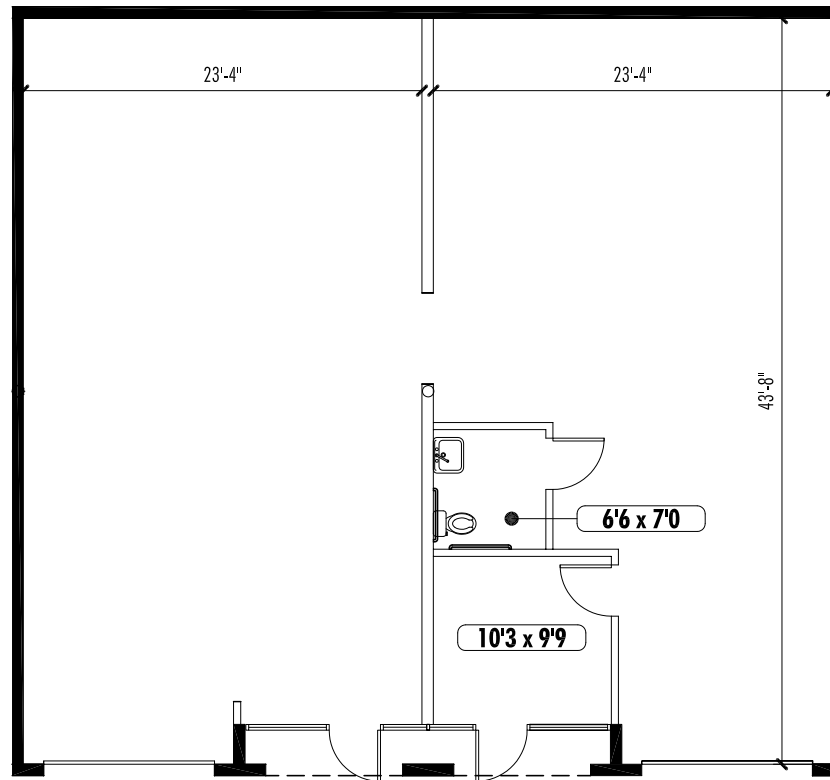

MORENO VALLEY CORPORATE CENTER

14300 ELSWORTH STREET, SUITES A 105 & 106

Y